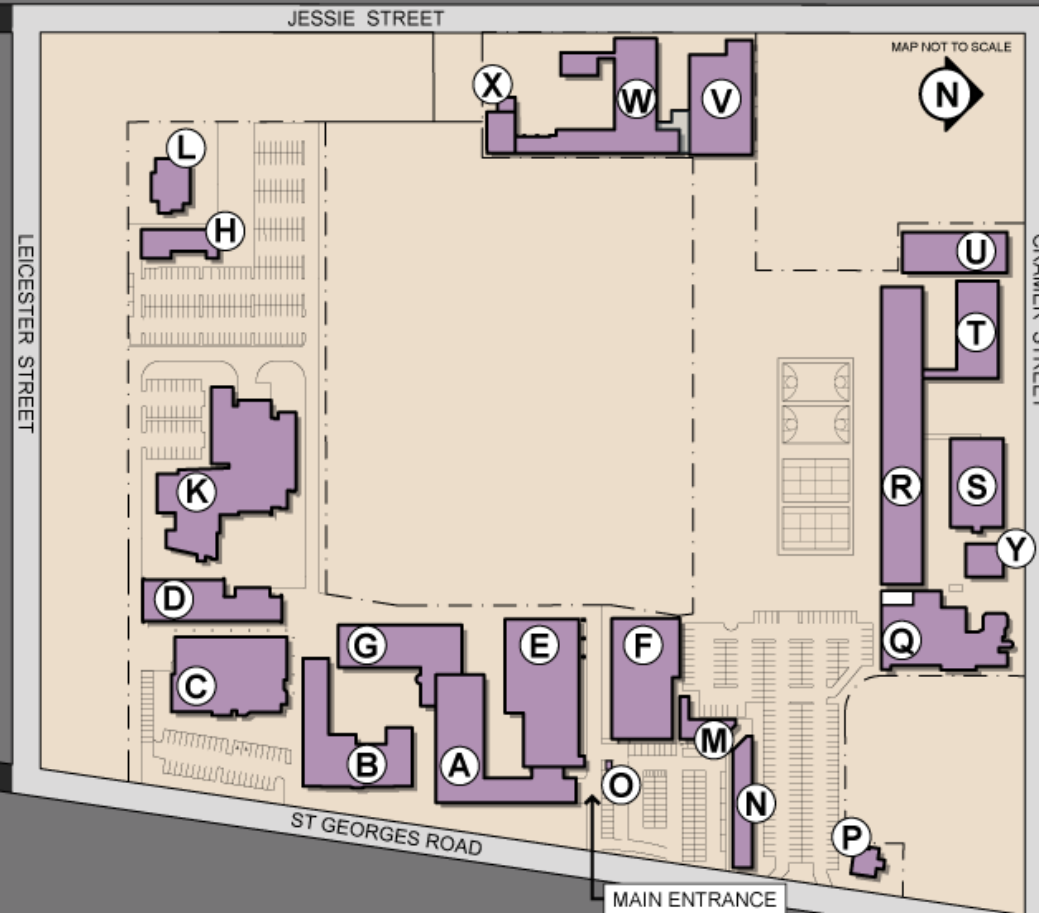

PRESTON CAMPUS

nmit

MELWAY MAP 18 E12

PRESTON CAMPUS LEGEND

BUILDING:

A. Business Enterprise Centre Business Services Visual Arts	E. Commerce Health & Community Studies Information Technology	K. St. Georges Road Restaurant Tourism & Hospitality	T. AMEP Centre of Excellence for Deaf & HH Foundation Studies Vocational Pathways
B. Building & Properties Finance Human Resources Information Institute Administration Student Records	F. Recreation Centre Youth Pathways	L. NARA Child Care Centre	U. Conference Centre
C. Library & Bookshop Student Services	G. Academic Registry Cafeteria Corporate Communications	M. Research & Development	V. Computer Systems & Electrotechnology
D. Tourism & Hospitality Print Room	H. General Purpose Classrooms	N. Store	W. Adult Literacy Work Education Youth Unit
		O. Gatehouse	X. Boiler House
		P. Accommodation	Y. Accommodation
		Q. Health & Fitness IELTS	
		R. Child Studies MIPs TAFE Pathways	
		S. Design Drafting & Interior Fittings	