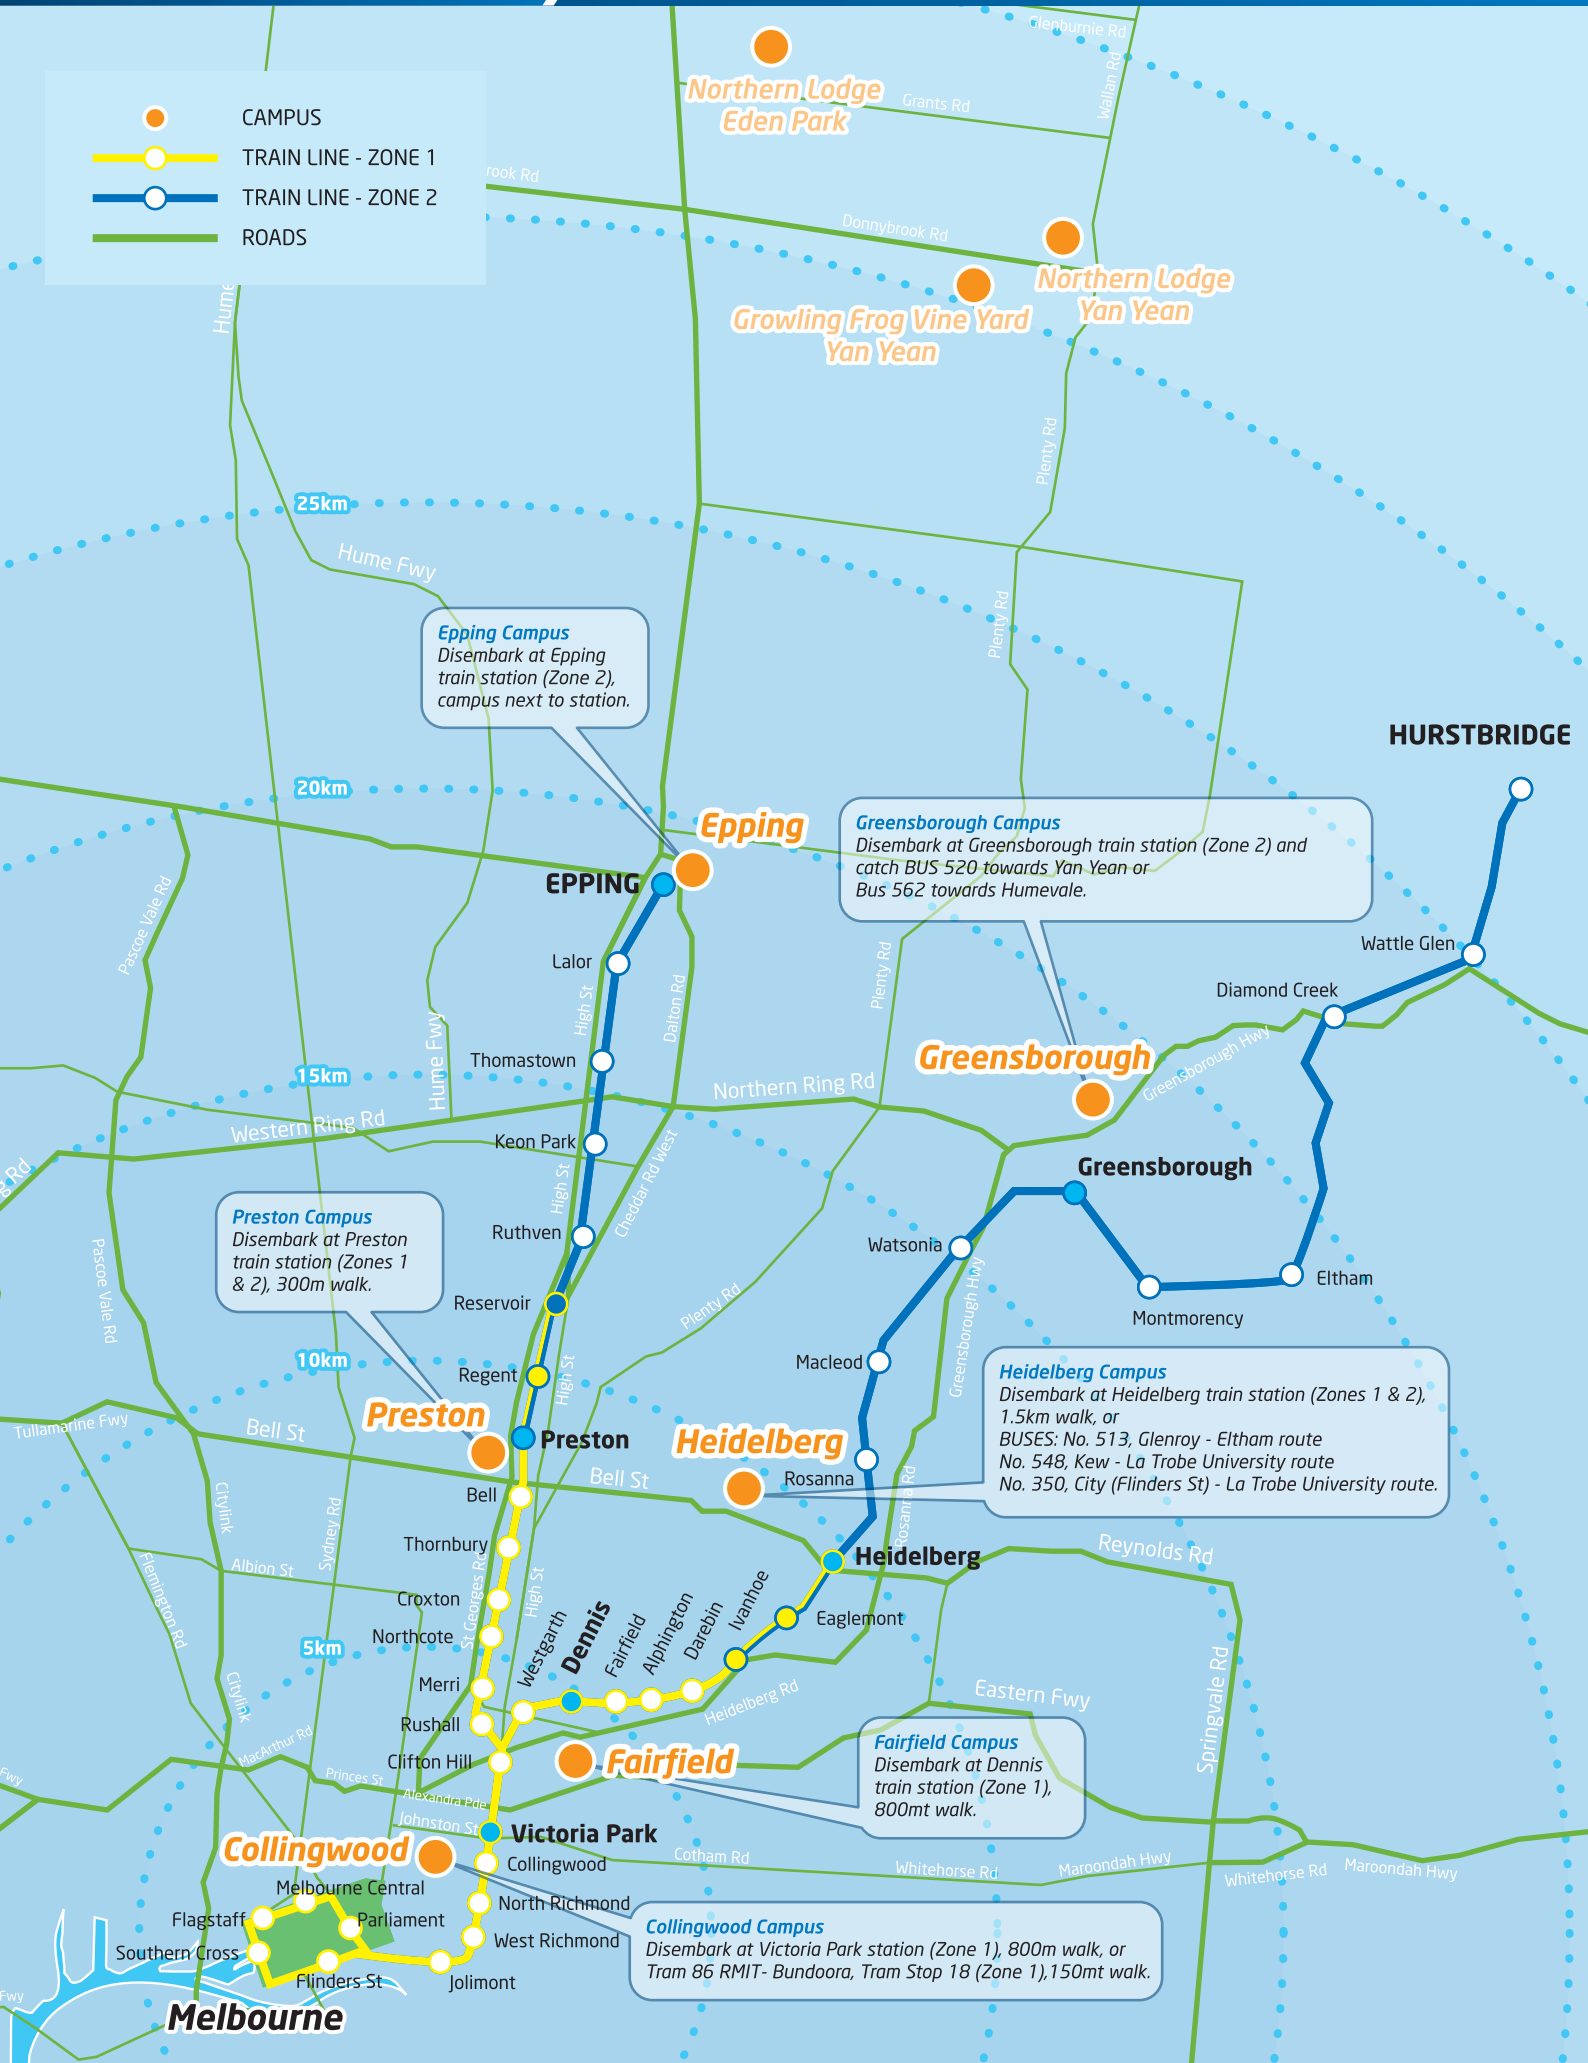

-  CAMPUS
-  TRAIN LINE - ZONE 1
-  TRAIN LINE - ZONE 2
-  ROADS

Epping Campus
Disembark at Epping train station (Zone 2), campus next to station.

Greensborough Campus
Disembark at Greensborough train station (Zone 2) and catch BUS 520 towards Yan Yean or Bus 562 towards Humevale.

Preston Campus
Disembark at Preston train station (Zones 1 & 2), 300m walk.

Heidelberg Campus
Disembark at Heidelberg train station (Zones 1 & 2), 1.5km walk, or BUSES: No. 513, Glenroy - Eltham route No. 548, Kew - La Trobe University route No. 350, City (Flinders St) - La Trobe University route.

Fairfield Campus
Disembark at Dennis train station (Zone 1), 800m walk.

Collingwood Campus
Disembark at Victoria Park station (Zone 1), 800m walk, or Tram 86 RMIT- Bundoora, Tram Stop 18 (Zone 1), 150m walk.